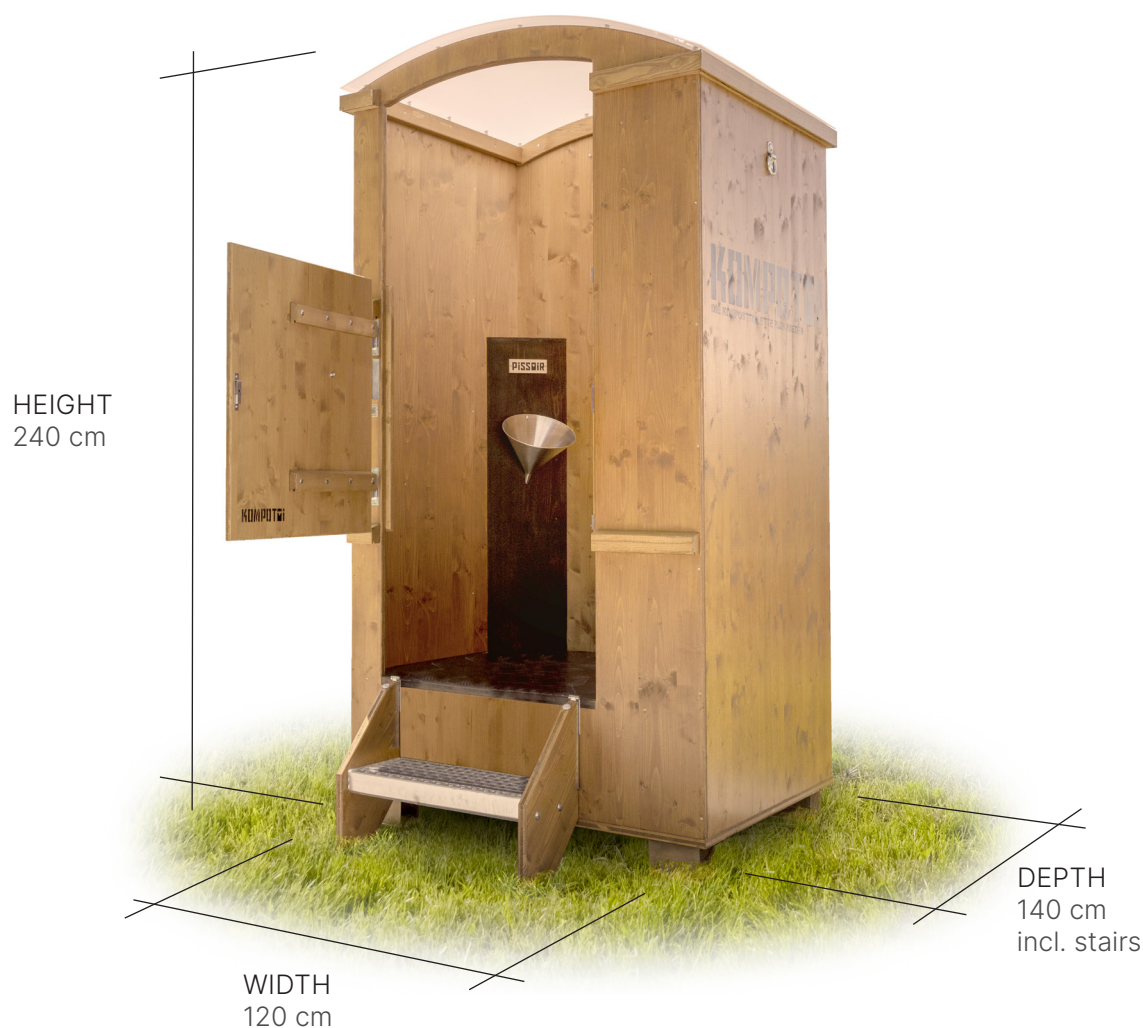

KOMPOTOI

DIMENSIONS KOMPOTOI URINAL

DIMENSIONS
Including stairs (W x D x H):
120 x 140 x 240 cm
Weight: 150 kg

CAPACITY
260 litres ≈ 500 uses

Solar lighting
2 stainless steel urinals
Dispenser with hand disinfectant